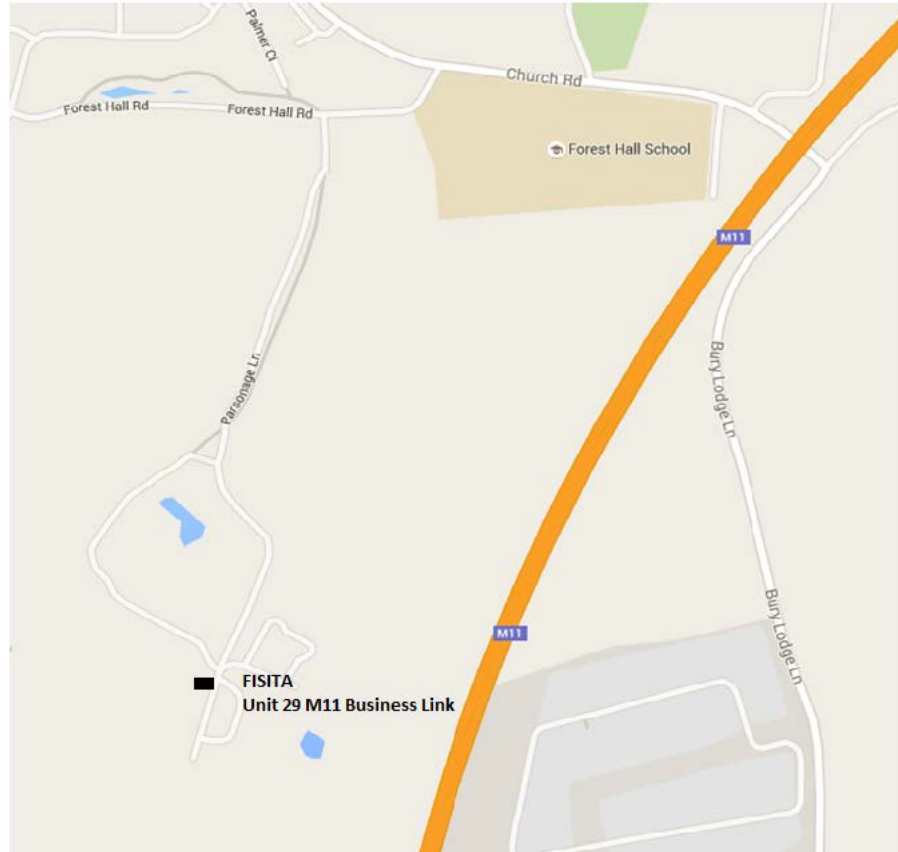

Directions to FISITA

Address

FISITA
Unit 29
M11 Business Link
Parsonage Lane
Stansted
CM24 8GF

Telephone; +44 (0) 1279 883 470

info@fisita.com

Nearest Train Station

Stansted Airport 4.5 miles - with taxi rank

Stansted Mountfitchet - 1.3 miles

For detailed information and journey planners for train services for Stansted Airport and in Stansted Mountfitchet visit:

www.nationalrail.co.uk

By Car

Use CM24 8GF for satellite navigation systems

Take the M11 and exit for A120 (E) Stansted

International Arrivals

- From **St Pancras International** take the Victoria line (northbound towards Walthamstow Central underground station) to Tottenham Hale underground. Transfer to the Stansted Express to **Stansted Airport**, from there take a taxi to the FISITA office.
- **From Heathrow Airport** by train; take the Heathrow Express to Paddington Station. Transfer to the Underground and take the Hammersmith & City Line or the Circle Line to Liverpool Street Station. From here take the Stansted Express to Stansted Airport. Visit www.heathrowexpress.com
- **From Gatwick Airport** take the Gatwick Express to Victoria Station, then the Victoria Line (northbound) to Tottenham Hale underground station. Transfer to the Stansted Express to Stansted Airport. Visit www.gatwickexpress.com
- For coach services from all London airports visit www.nationalexpress.com/airports.aspx